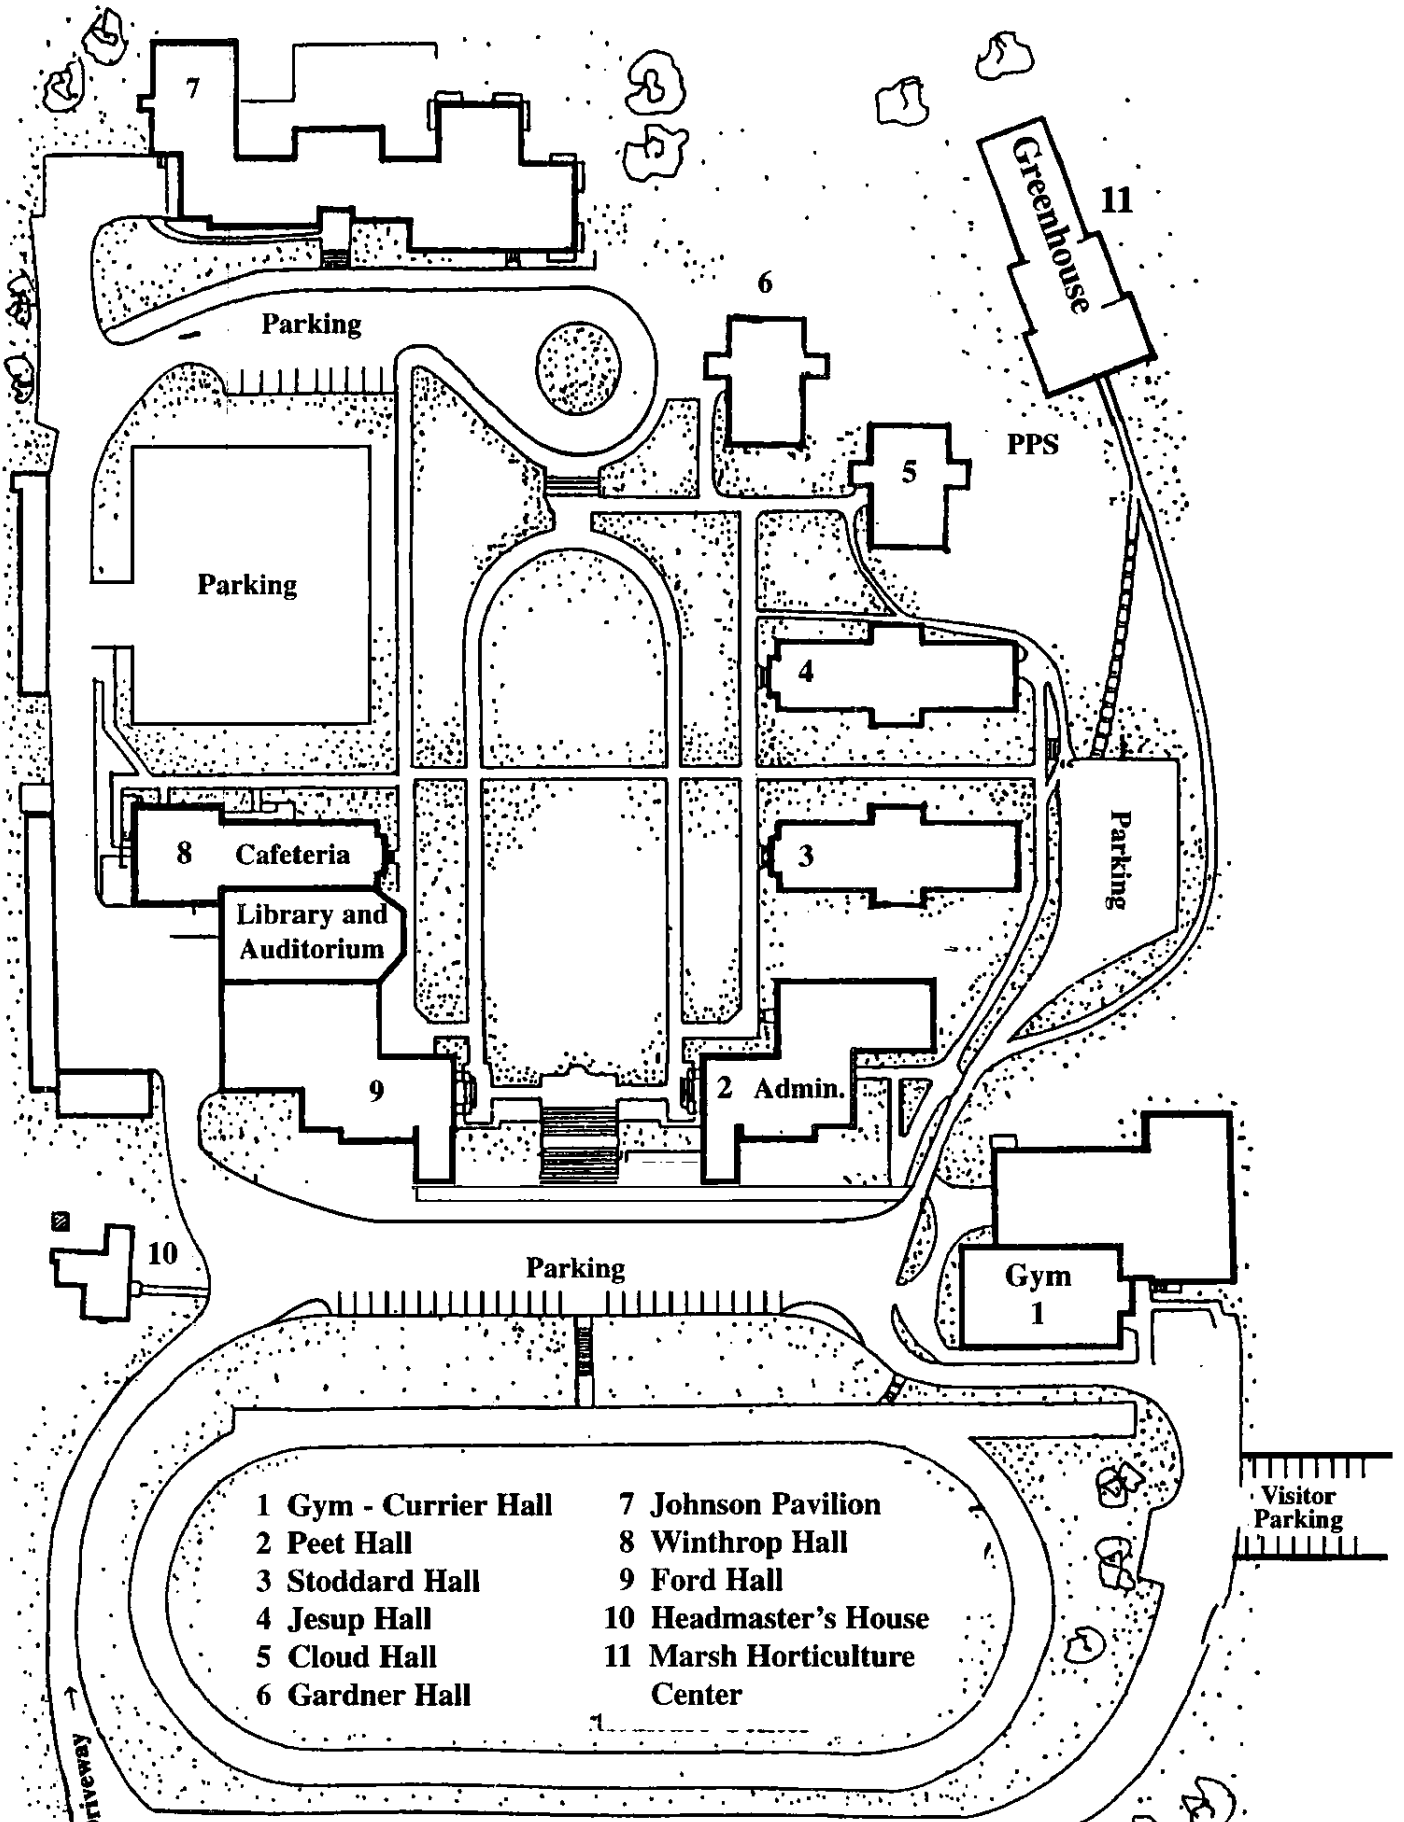

NEW YORK SCHOOL FOR THE DEAF

- | | |
|----------------------|------------------------------|
| 1 Gym - Currier Hall | 7 Johnson Pavilion |
| 2 Peet Hall | 8 Winthrop Hall |
| 3 Stoddard Hall | 9 Ford Hall |
| 4 Jesup Hall | 10 Headmaster's House |
| 5 Cloud Hall | 11 Marsh Horticulture Center |
| 6 Gardner Hall | |